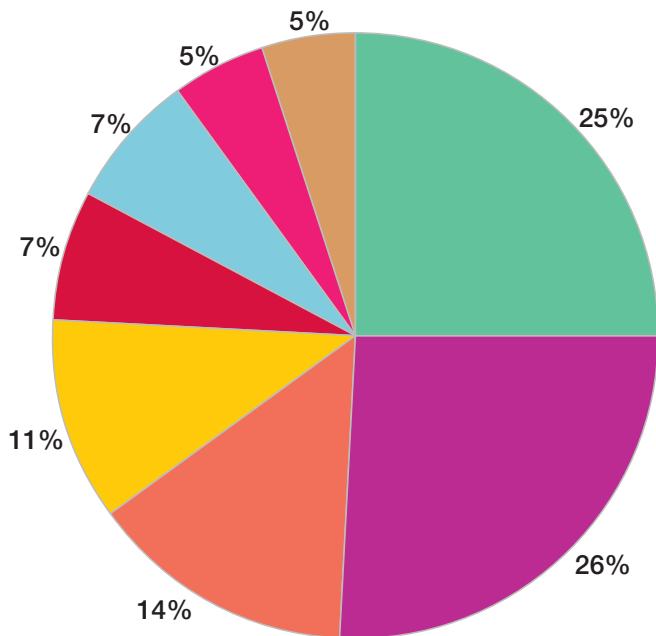

Alliance for Young Artists & Writers

The Alliance for Young Artists & Writers, a nonprofit organization, identifies teenagers with exceptional artistic and literary talent and brings their remarkable work to a national audience through The Scholastic Art & Writing Awards.